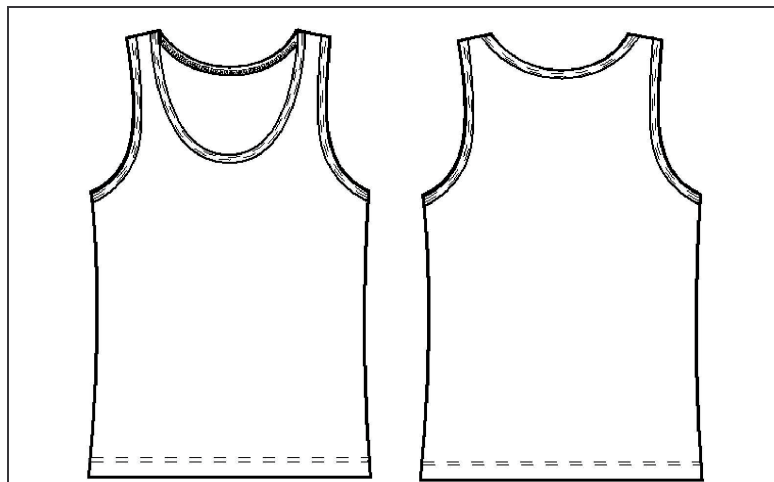

BELLA+CANVAS.

LOS ANGELES

MEASUREMENT SPECIFICATION REPORT

STYLE # 1080 BABY RIB TANK TOP

FABRICATION

100% Combed and Ring-Spun Cotton

52% Combed and Ring-Spun Cotton, 48% Polyester

Point of Measurement (centimeters)

Chest

Body Length From HPS

S	M	L	XL	2XL
31.1	33.0	35.6	38.1	40.6
66.7	67.9	69.5	71.1	72.7

Disclaimer: Please note that the above sizing chart is subject to change.